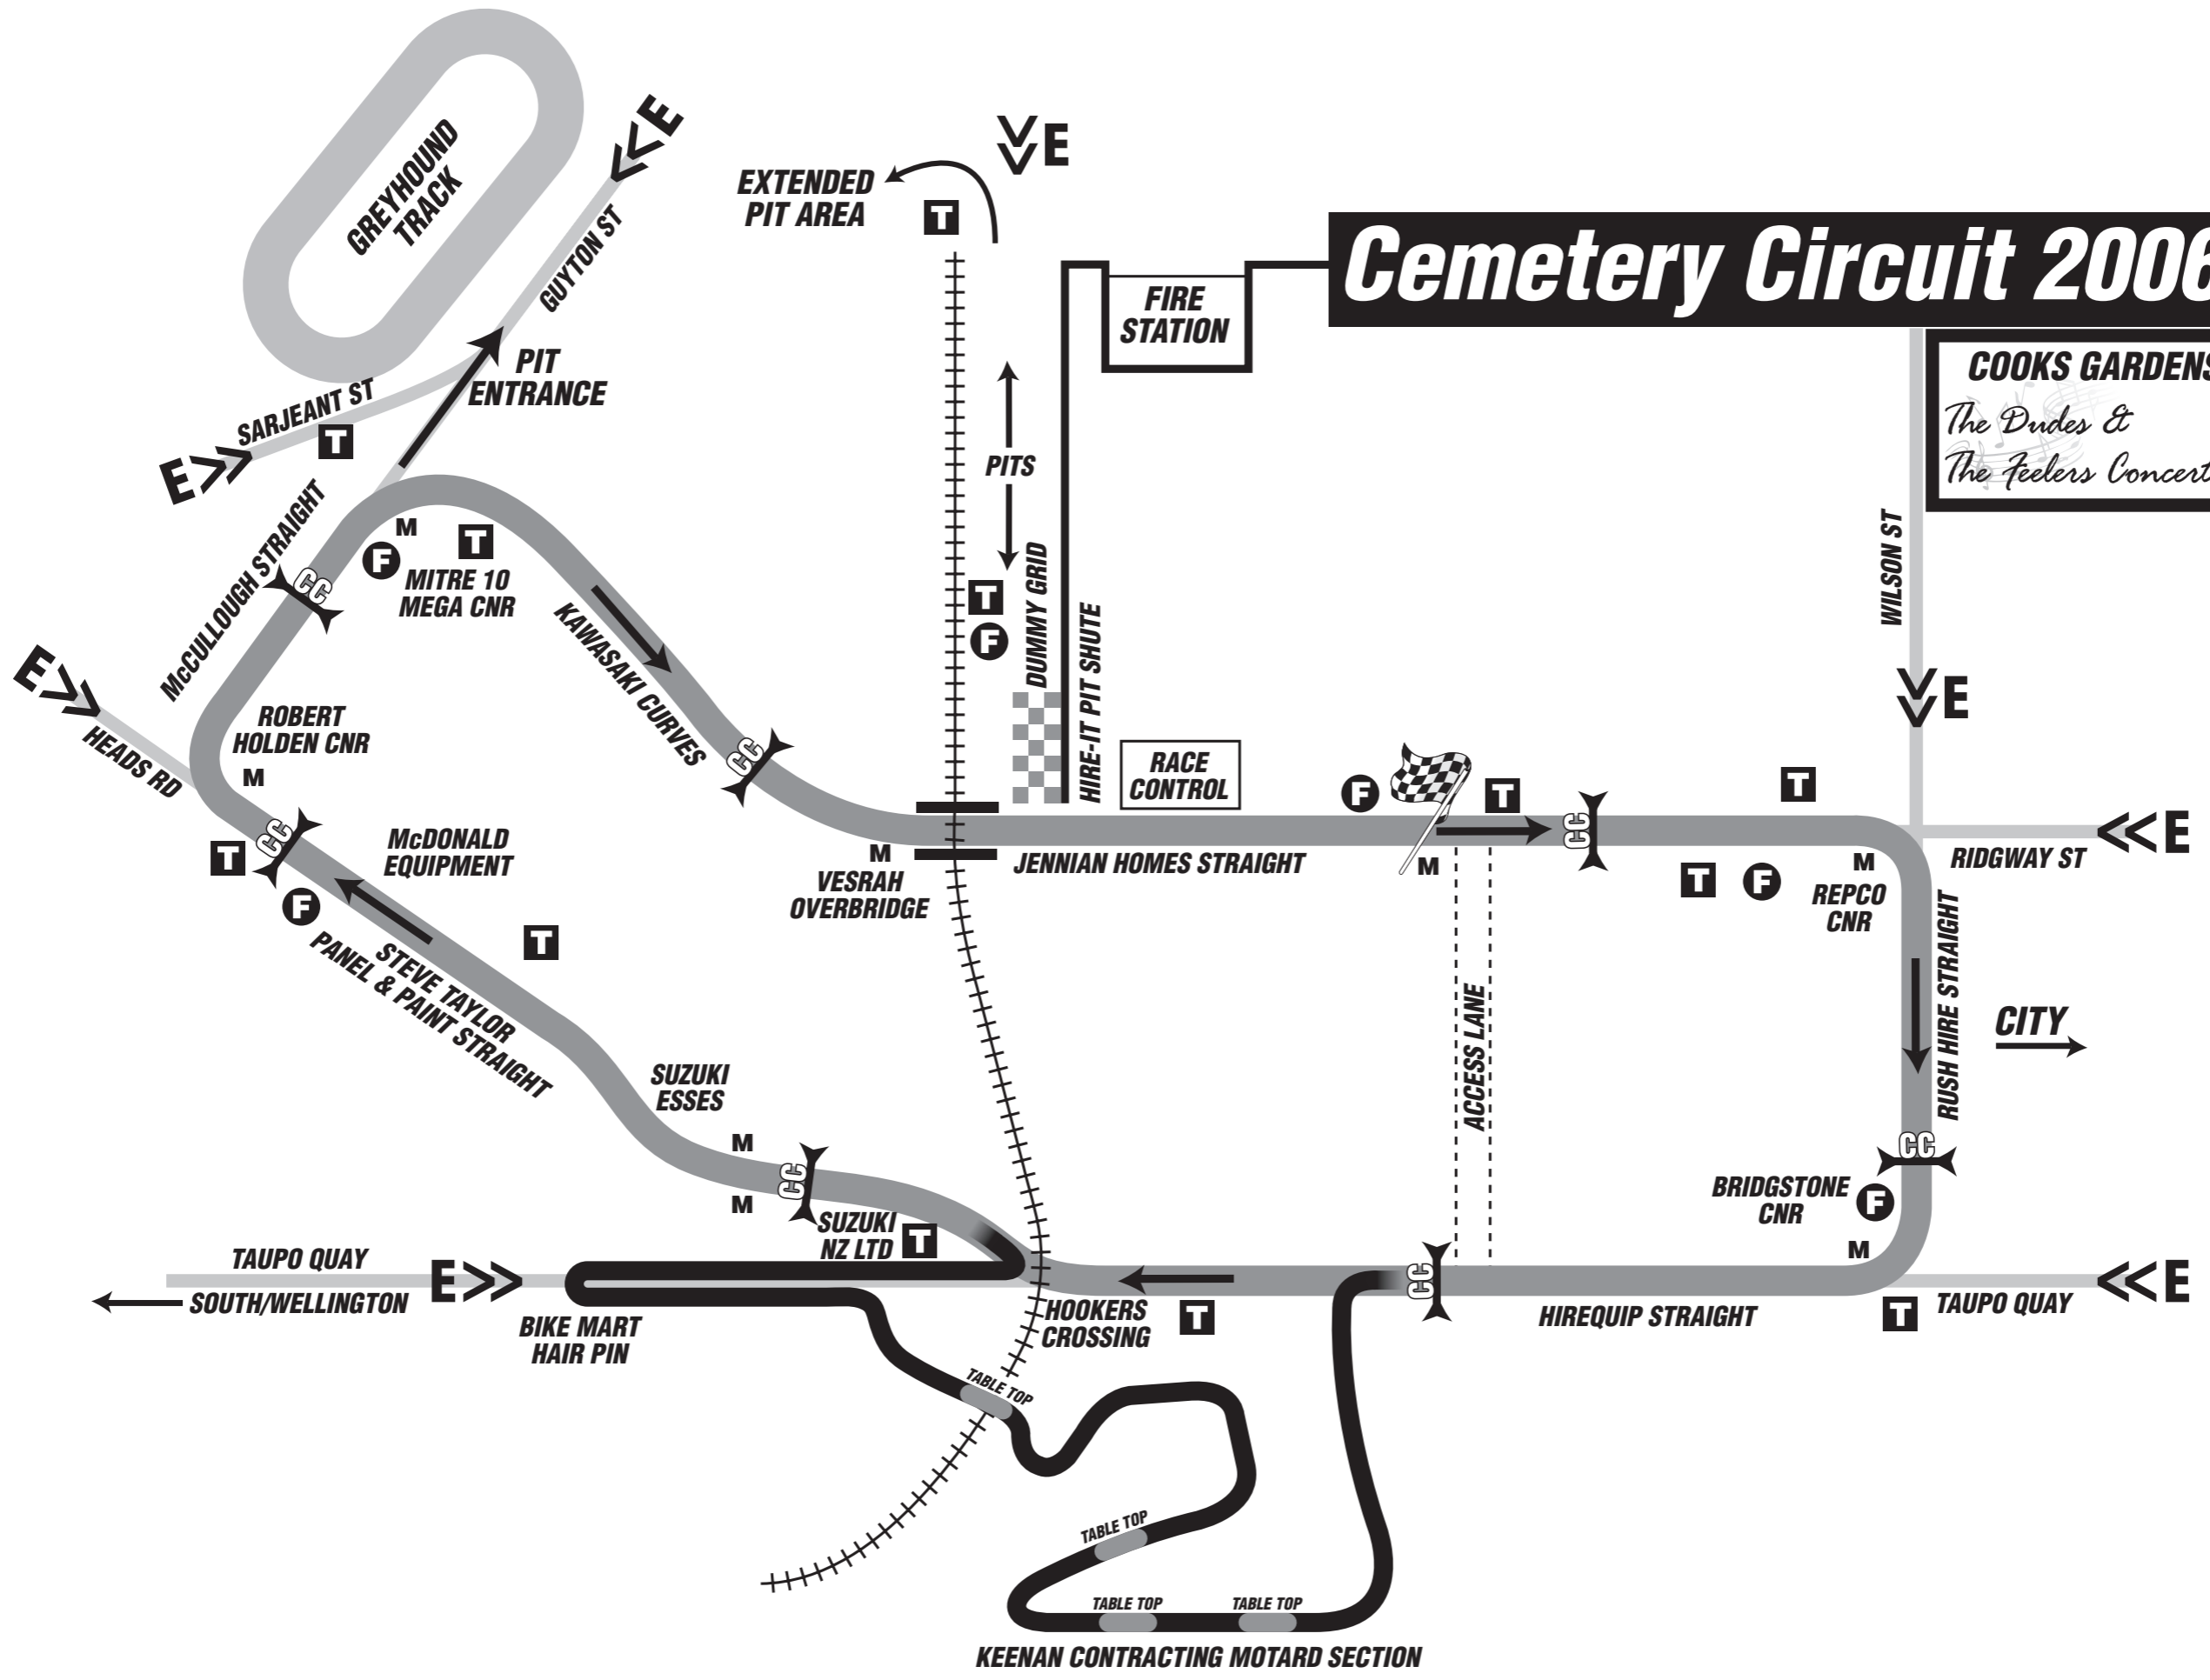

Cemetery Circuit 2006

COOKS GARDENS
The Dudes & The Feelers Concert

- T** TOILETS
- F** FOOD OUTLETS
- M** FLAG MARSHALS
- CC** CIRCUIT CROSSINGS
- E>>** ENTRANCES
- ~** MOTARD DIRT SECTION